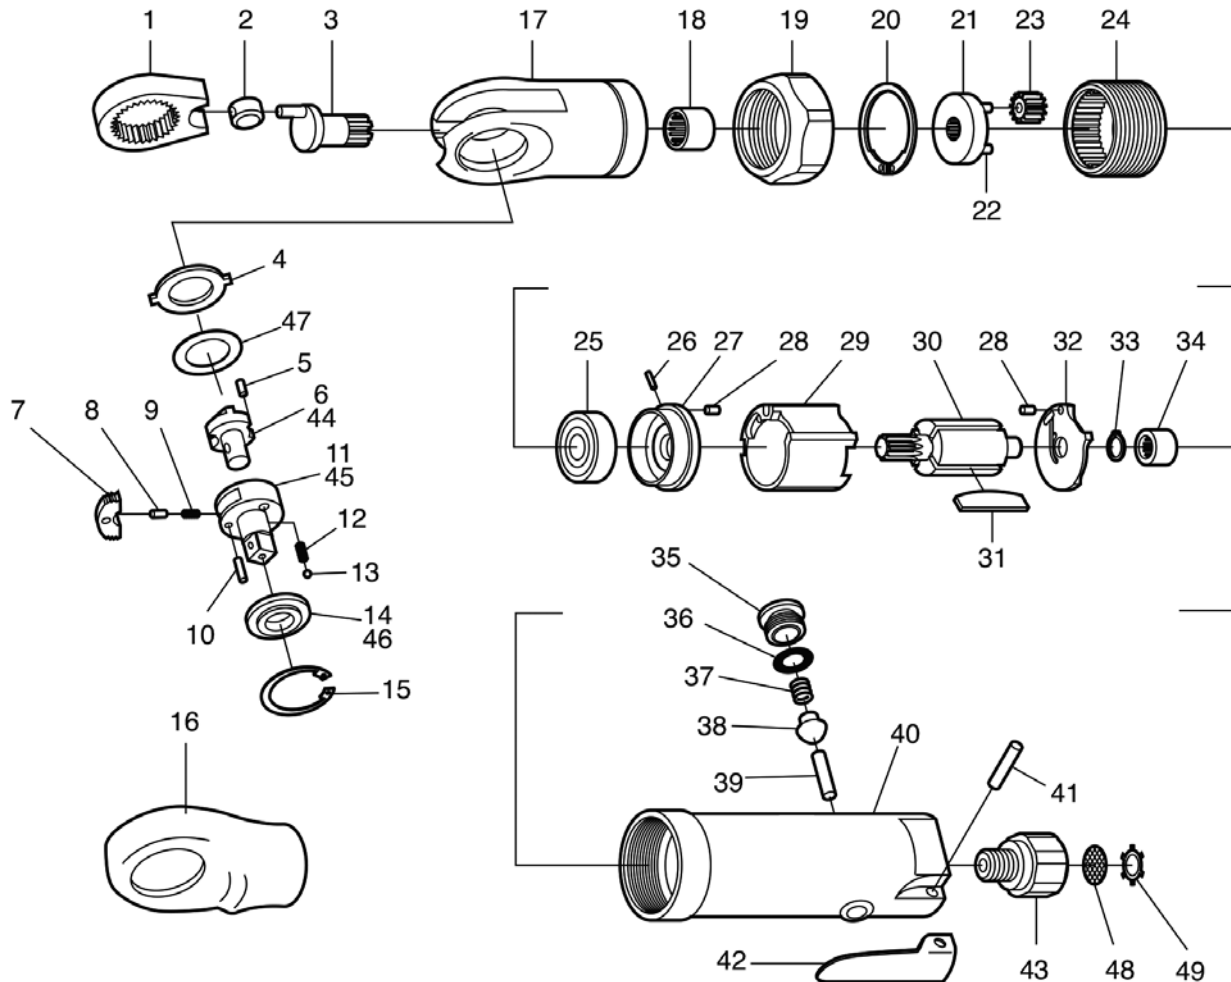

1/4" SQUARE DRIVE RATCHET WRENCH
3/8" SQUARE DRIVE RATCHET WRENCH
TYPE: SI-1200B/SI-1205B

Documentation commissioner: Andreas Bos
 Version: 01.2023

BAHCO GmbH & Co. KG
 Martener Hellweg 60
 44379 Dortmund
 Phone: +49(0)231-91 72 11-0
 Fax: +49(0)231-91 72 11-22
 Internet: www.bahco.de
 E-Mail: info@bahco.de

Square Drive Ratchet Wrench - Spare Part List

Type
SI-1200B
SI-1205B

No.	Part-No.	Description	Qty
1	310-3	Yoke	1
2	310-8	Drive Bushing	1
3	310C-1	Crank Shaft	1
4	310-5A	Washer	1
5	20-5	Roll Pin	1
⊕ 6	310-17	Reverse Lever for 1/4" Sq. Anvil	1
7	310-9A	Ratchet Pawl	1
8	310-16	Reverse Pin	1
9	310-34	Reverse Spring	1
10	310-24	Dowel Pin	1
⊕ 11	310-6	1/4" Sq. Anvil	1
12	310B-33	Thrust Washer Spring	2
13	SB-30	Steel Ball	2
⊕ 14	310-23	Thrust Washer for 1/4" Sq. Anvil	1
15	310-60	Retaining Ring	1
16	310G-5R	Boot	1
17	310D-2	Ratchet Housing	1
18	HK0910	Needle Bearing	1
19	310C-2	Lock Ring	1
20	GV-24	Retaining Ring	1
21	310-2	Planet Cage incl. Planet Pins (310-19x3)	1
22	310-19	Planet Pin	3
23	310-12	Planet Gear	3
24	310-21	Internal Gear	1
25	608ZZ	Ball Bearing	1

No.	Part-No.	Description	Qty
26	15-6	Roll Pin	1
27	310-5	Front Plate	1
28	25-4	Roll Pin	2
29	330-17	Cylinder	1
30	310-11	Rotor	1
31	330-16	Rotor Blade	4
32	310-4	Rear Plate	1
33	JS-6.35	Retaining Ring	1
34	KE-45	Needle Bearing	1
35	800-14	Valve Screw	1
36	P-9	O-Ring	1
37	670-49	Valve Spring	1
38	300-10	Valve	1
39	310-4S	Valve Pin	1
40	310D-1SI	Motor Housing incl. Bushing (310-1S)	1
41	30-24	Roll Pin	1
42	312-12T	Throttle Lever	1
43	310-2S	Inlet Bushing	1
* 44	310S-23	Reverse Lever for 3/8" Sq. Anvil	1
* 45	310S-6	3/8" Sq. Anvil	1
* 46	310S-23	Thrust washer for 3/8" Sq. Anvil	1
47	310-50	Wear Washer	1
48	680-28A	Screen	1
49	CRTW-12	Retainer	1
		⊕ only for 1200B	
		* only for 1205B	

Square Drive Ratchet Wrench - Spare Part List

Type
SI-1200B
SI-1205B

BAHCO
DORTMUND