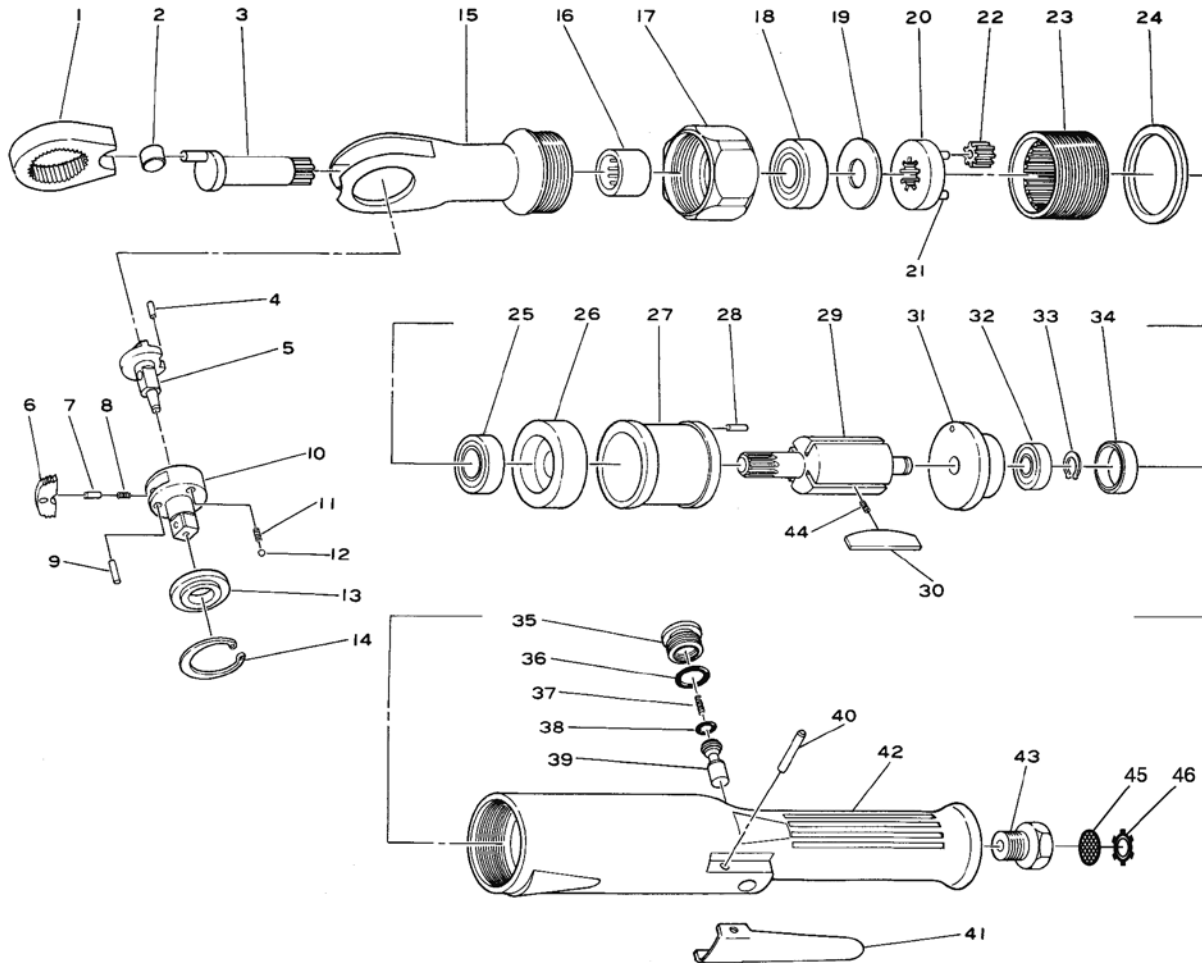

1/2" SQUARE DRIVE RATCHET WRENCH

TYPE: SI-1435

Documentation commissioner: Andreas Bos
Version: 01.2023

BAHCO GmbH & Co. KG
Martener Hellweg 60
44379 Dortmund
Phone: +49(0)231-91 72 11-0
Fax: +49(0)231-91 72 11-22
Internet: www.bahco.de
E-Mail: info@bahco.de

Square Drive Ratchet Wrench - Spare Part List

Type
SI-1435

BAHCO
DORTMUND