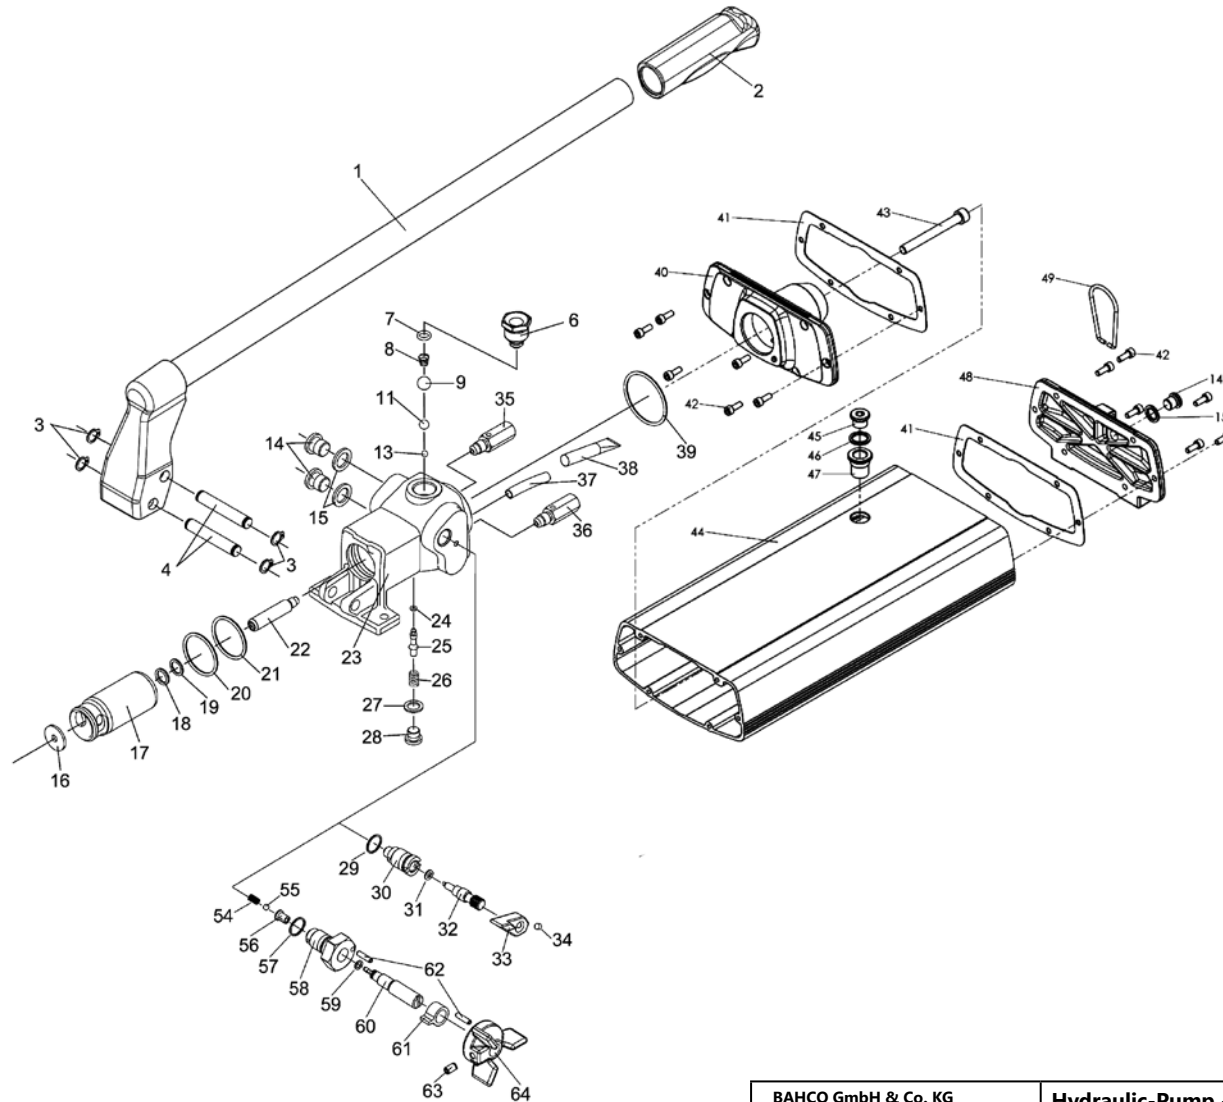

HYDRAULIC-PUMP

Type: P80 - 4100

Documentation commissioner: Andreas Bos
Version: 01.2023

BAHCO GmbH & Co. KG
Martener Hellweg 60
44379 Dortmund
Phone: +49(0)231-91 72 11-0
Fax: +49(0)231-91 72 11-22
Internet: www.bahco.de
E-Mail: info@bahco.de

Hydraulic-Pump - Spare Part List

Type
P80-4100

BAHCO
DORTMUND