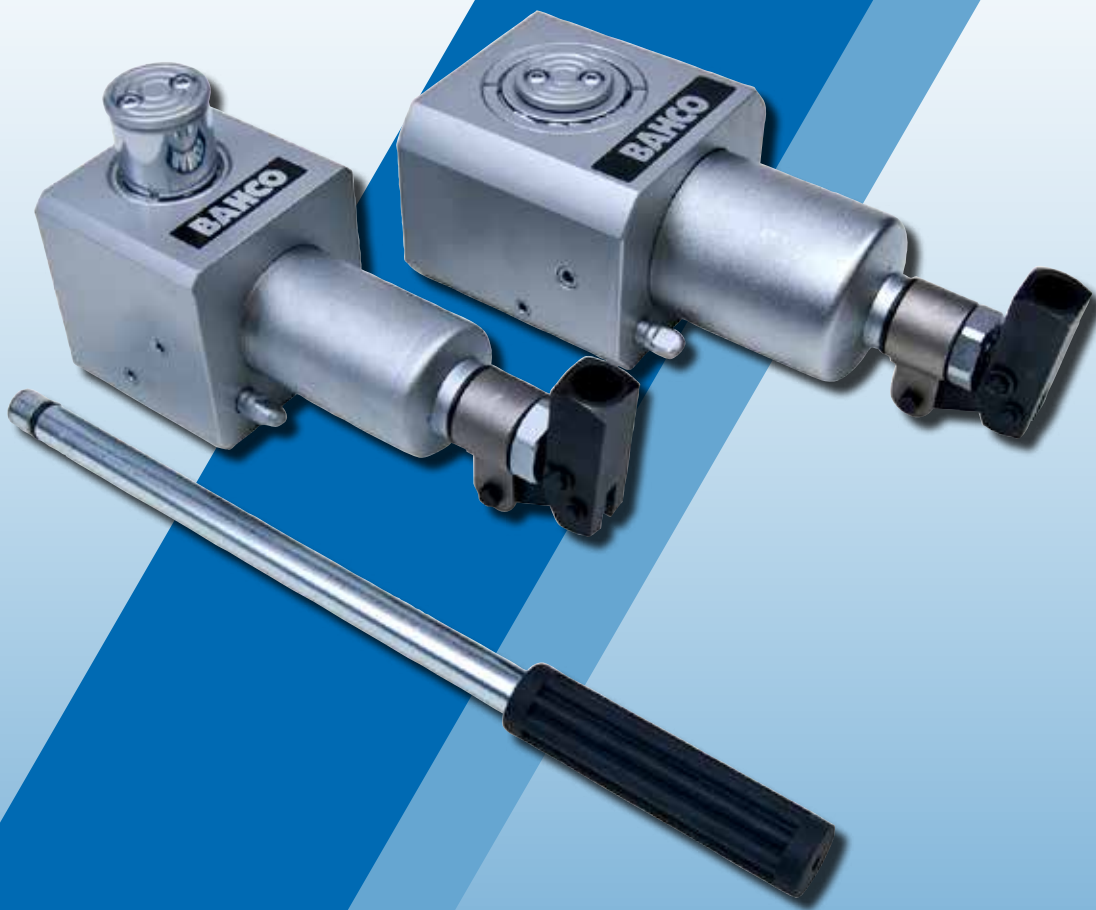

700 BAR

BAHCO
DORTMUND

COMPACT CYLINDER
SERIES CJ 100 & 200
SINGLE ACTING WITH SPRING
RETURN

BAHCO

BAHCO GmbH & Co.KG

Martener Hellweg 60

DE- 44379 Dortmund

Phone

+49 231/91 72 11-0

Fax

+49 231/91 72 11-22

www.bahco.de

info@bahco.de

Compact cylinders of the CJ series

are single-acting, compact cylinders in low profile design with integrated pump. The pump lever can be swivelled 360° and the relief valve is located on the cylinder housing.

available, each with a stroke of 41 mm and an overall height of 95 mm. The pistons are hard chrome-plated, the cylinders are roll-polished on the inside.

CJ compact jacks are the right choice when you need flexible cylinders in hard-to-reach places. Two power ranges of 11t and 23t are

Dimensions

Model	Part-No.	Capacity kN/tn	Stroke mm	Oil vol. cm ³	Weight kgs	A mm	B mm	E mm	F mm	L mm	N mm	P mm
CJ-100	38600100	111/11	41	155	5.5	95	136	45	37.95	85	90	53.8
CJ-200	38600200	232/23	41	250	8.0	95	136	65	50.8	110	110	69.8