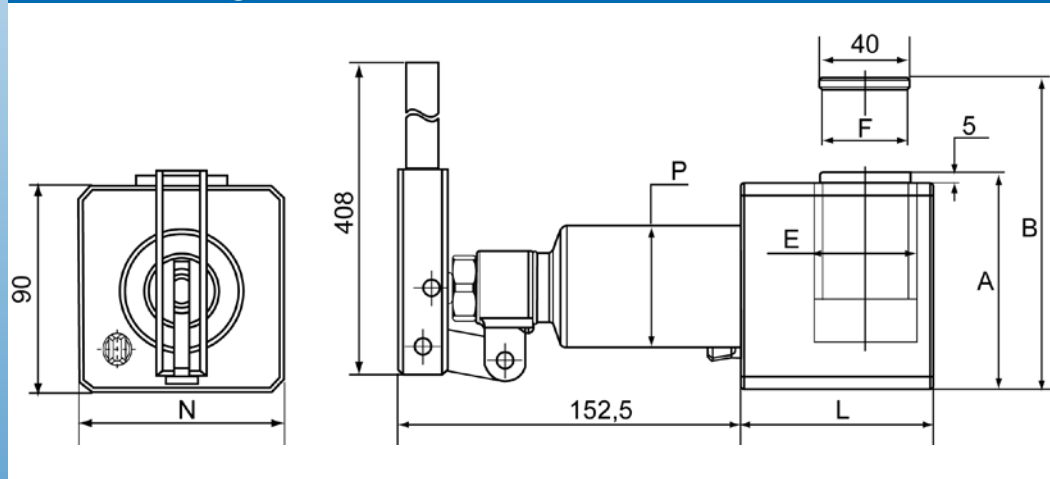

BAHCO GmbH & Co.KG

Martener Hellweg 60

DE- 44379 Dortmund

Phone

+49 231/91 72 11-0

Fax

+49 231/91 72 11-22

www.bahco.de

info@bahco.de

Compact cylinders of the CJ series

are single-acting, compact cylinders in low profile design with integrated pump. The pump lever can be swivelled 360° and the relief valve is located on the cylinder housing.

available, each with a stroke of 41 mm and an overall height of 95 mm. The pistons are hard chrome-plated, the cylinders are roll-polished on the inside.

CJ compact jacks are the right choice when you need flexible cylinders in hard-to-reach places. Two power ranges of 11t and 23t are

Dimensions

Model	Part-No.	Capacity kN/tn	Stroke mm	Oil vol. cm³	Weight kgs	A mm	B mm	E mm	F mm	L mm	N mm	P mm
CJ-100	38600100	111/11	41	155	5.5	95	136	45	37.95	85	90	53.8
CJ-200	38600200	232/23	41	250	8.0	95	136	65	50.8	110	110	69.8

Technical drawing

All information subject to change without further notice.
No responsibility is taken for the correctness of the named specifications.