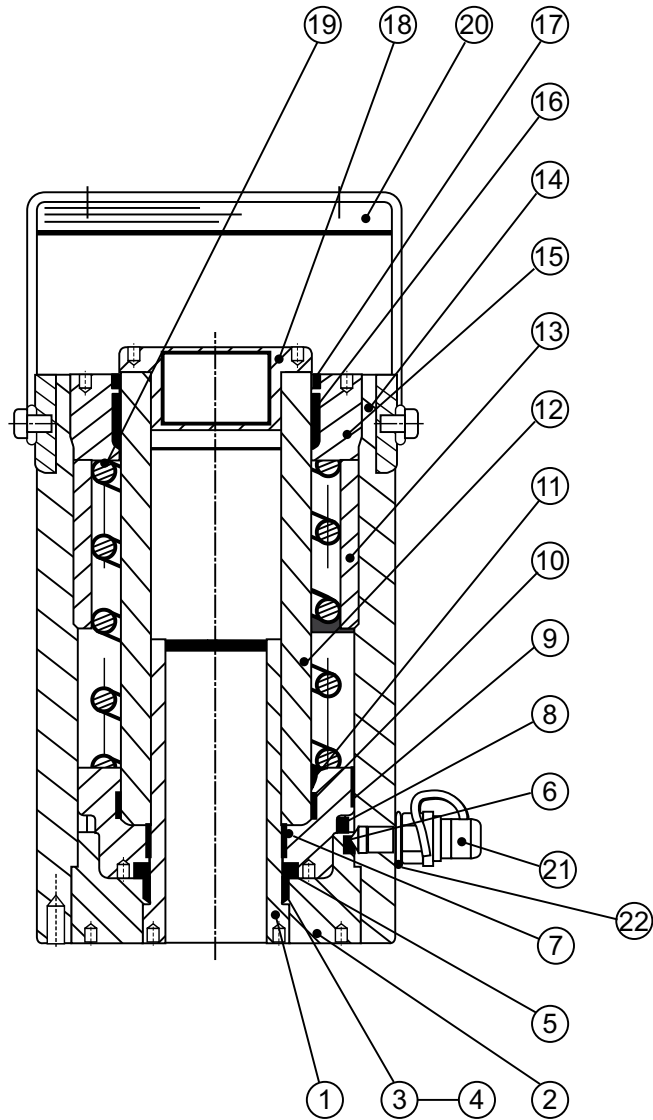

HYDRAULIC-HOLLOW PISTON-CYLINDER TYPE: CHB 100-75

| Pos. | Qty | Description | Part-No. |
|------|-----|----------------------------------|------------|
| 1 | 1 | Tube | 40230354 |
| 2 | 1 | Cylinder bottom | 40230362 |
| 3 | 1 | Support ring | 10110439 * |
| 4 | 1 | O - ring | 10110283 * |
| 5 | 1 | Sealing | 10110613 * |
| 6 | 1 | O - ring | 10110323 * |
| 7 | 1 | Guide | 10110929 * |
| 8 | 1 | Sealing | 10110530 * |
| 9 | 1 | Guide | 10110948 * |
| 10 | 1 | Piston flange | 40230361 |
| 11 | 1 | Wiper | 10110118 * |
| 12 | 1 | Piston rod | 40230352 |
| 13 | 1 | Sleeve | 40230356 |
| 14 | 1 | Cylinder | 40230351 |
| 15 | 1 | Bushing | 40230353 |
| 16 | 1 | Guide | 10110941 * |
| 17 | 1 | Wiper | 10110124 * |
| 18 | 1 | Connection sleeve | 40230355 |
| 19 | 1 | Spring | 40230357 |
| 20 | 1 | Handle cpl. | 40230358 |
| 21 | 1 | Coupling nipple TX23S (optional) | 38815500 |
| 22 | 1 | Packing | 17009 * |
| | | * Seal kit | 40230363 |
| | | * Only available in Seal Kit | |

Hydraulic -Hollow Piston- Cylinder Spare Part List

Type
CHB 100-75

BAHCO
DORTMUND