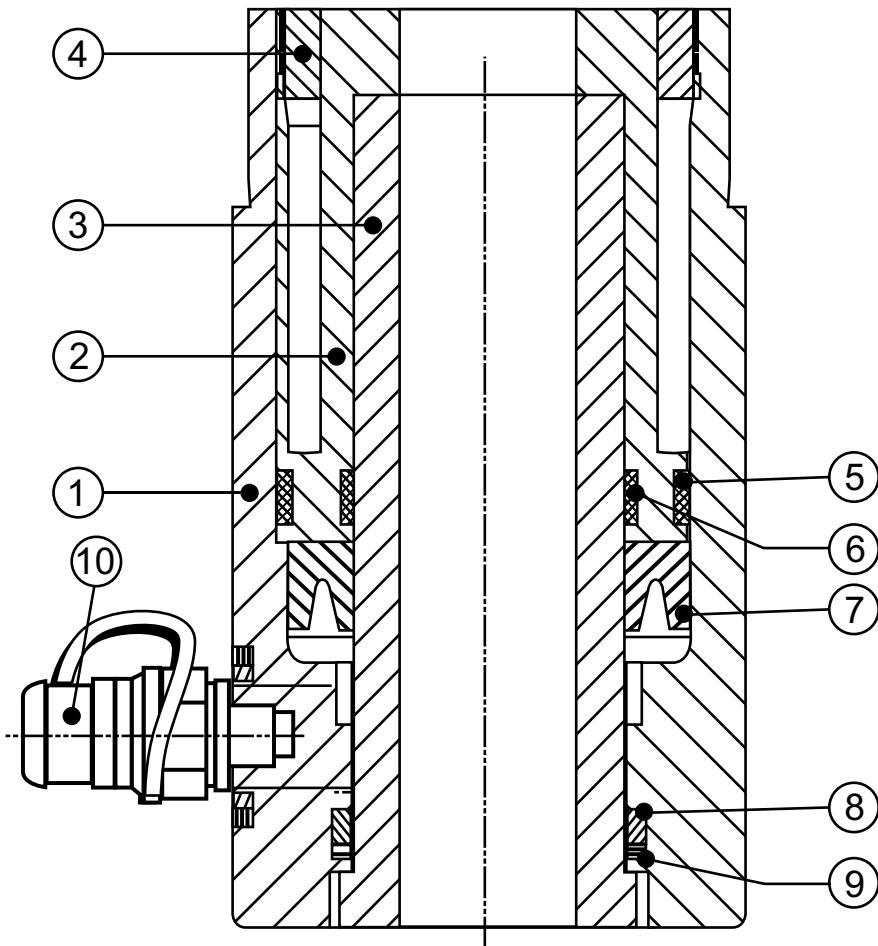

HYDRAULIC -HOLLOW PISTON-CYLINDER TYPE: CHB 7-40

| Pos. | Qty | Description | Part-No. |
|------|-----|----------------------------------|------------|
| 1 | 1 | Cylinder | 40231551 |
| 2 | 1 | Piston | 40231552 |
| 3 | 1 | Tube | 40231553 |
| 4 | 1 | Bushing | 40231554 |
| 5 | 1 | Guide | 10110802 * |
| 6 | 1 | Guide | 10110701 * |
| 7 | 1 | Sleeve | 10110064 * |
| 8 | 1 | O-ring | 10110269 * |
| 9 | 1 | Support ring | 10110429 * |
| 10 | 1 | Coupling nipple TX23S (optional) | 38815500 |
| | | * Seal kit | 40231556 |
| | | * Only available in Seal kit | |

Hydraulic -Hollow Piston- Cylinder Spare Part List

Type
CHB 7-40

BAHCO
DORTMUND