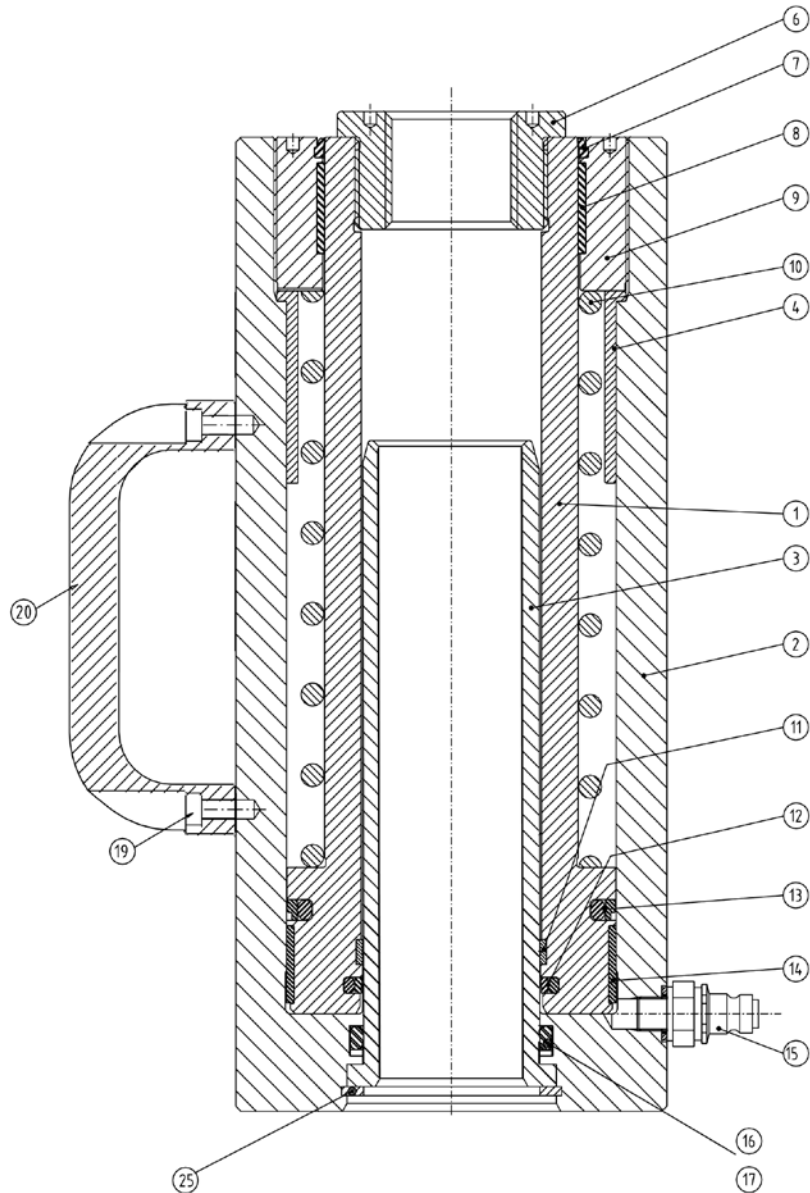

HYDRAULIC -HOLLOW PISTON- CYLINDER TYPE: CHFA 1003 | CHFA 1006

Pos.	Qty	Description	Part-No.
1	1	Piston CHFA 1003	46707
	1	Piston CHFA 1006	46708
2	1	Cylinder CHFA 1003	46712
	1	Cylinder CHFA 1006	46713
3	1	Tube CHFA 1003	46714
	1	Tube CHFA 1006	46715
4	1	Sleeve CHFA 1003	42770
	1	Sleeve CHFA 1006	42771
6	1	Pressure head	THH100
7	1	Wiper	*
8	1	Guide	*
9	1	Bushing	46716
10	1	Spring CHFA 1003	42492
	1	Spring CHFA 1006	42493
11	1	Guide	*
12	1	Packing	*
13	1	Packing	*
14	1	Guide	*
15	1	Coupling nipple TX23S (opt.)	38815500
16	1	O - ring	*
17	1	Support ring	*
19	4	Screw	01001470
20	2	Handle	43766
25	1	Track ring	43266
		* Seal kit	43057
		* Only available in Seal kit	

Hydraulic -Hollow Piston- Cylinder Spare Part List

Type
CHFA 1003 | CHFA 1006

BAHCO
DORTMUND