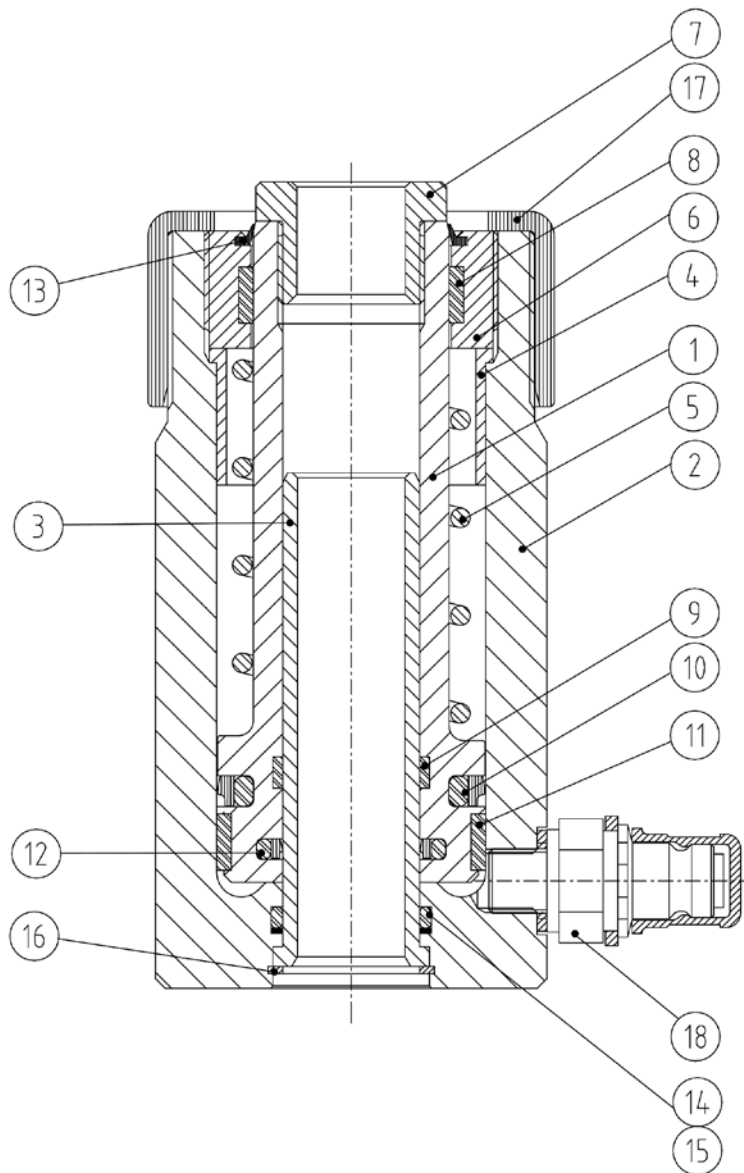

# HYDRAULIC-HOLLOW PISTON-CYLINDER Type: CHFA 132 | CHFA 136

Pos.	Qty	Description	Part-No.
1	1	Piston CHFA 132	45863
1	1	Piston CHFA 136	46608
2	1	Cylinder CHFA 132	45864
2	1	Cylinder CHFA 136	46613
3	1	Tube CHFA 132	42547
3	1	Tube CHFA 136	42549
4	1	Sleeve CHFA 132	42551
4	1	Sleeve CHFA 136	42553
5	1	Spring CHFA 132	42554
5	1	Spring CHFA 136	42556
6	1	Bushing CHFA 132	42558
6	1	Bushing CHFA 136	46616
7	1	Pressure head	THH13
8	1	Guide	*
9	1	Guide	*
10	1	Seal	*
11	1	Guide	*
12	1	Packing	*
13	1	Wiper	*
14	1	O - ring	*
15	1	Support ring	*
16	1	Track ring	42565
17	1	Protection ring	17263
18	1	Coupling nipple TX23S (opt.)	38815500
		* Seal kit	43051
		* Only available in Seal kit	