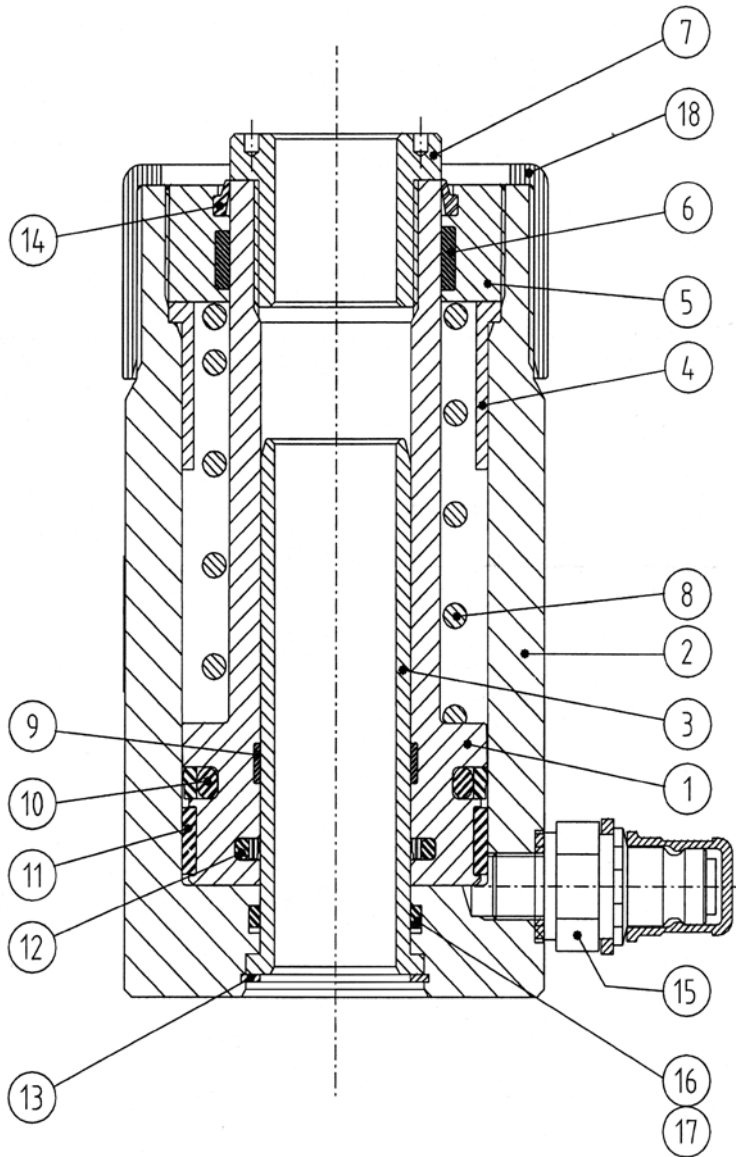

HYDRAULIC HOLLOW PISTON CYLINDER Type: CHFA 182A | CHFA 184A

Pos.	Qty	Description	Part-no.
1	1	Piston CHFA 182	44339
	1	Piston CHFA 184	46628
2	1	Cylinder CHFA 182	46632
	1	Cylinder CHFA 184	46633
3	1	Tube CHFA 182	42592
	1	Tube CHFA 184	42593
4	1	Sleeve CHFA 182	42595
	1	Sleeve CHFA 184	42596
5	1	Bushing CHFA 182/CHFA184	44340
6	1	Guide	*
7	1	Pressure head	THH18
8	1	Spring CHFA 182	38215106
	1	Spring CHFA 184	42497
9	1	Guide	*
10	1	Packing	*
11	1	Guide	*
12	1	Packing	*
13	1	Locking ring	42574
14	1	Wiper	*
15	1	Coupling nipple TX23S (opt.)	38815500
16	1	O - ring	*
17	1	Support ring	*
18	1	Protection ring	46637
		* Seal kit	43052
		* Only available in Seal kit	

Hydraulic-Hollow Piston Cylinder Spare Part List

Type
CHFA 182A | CHFA 184A

BAHCO
DORTMUND