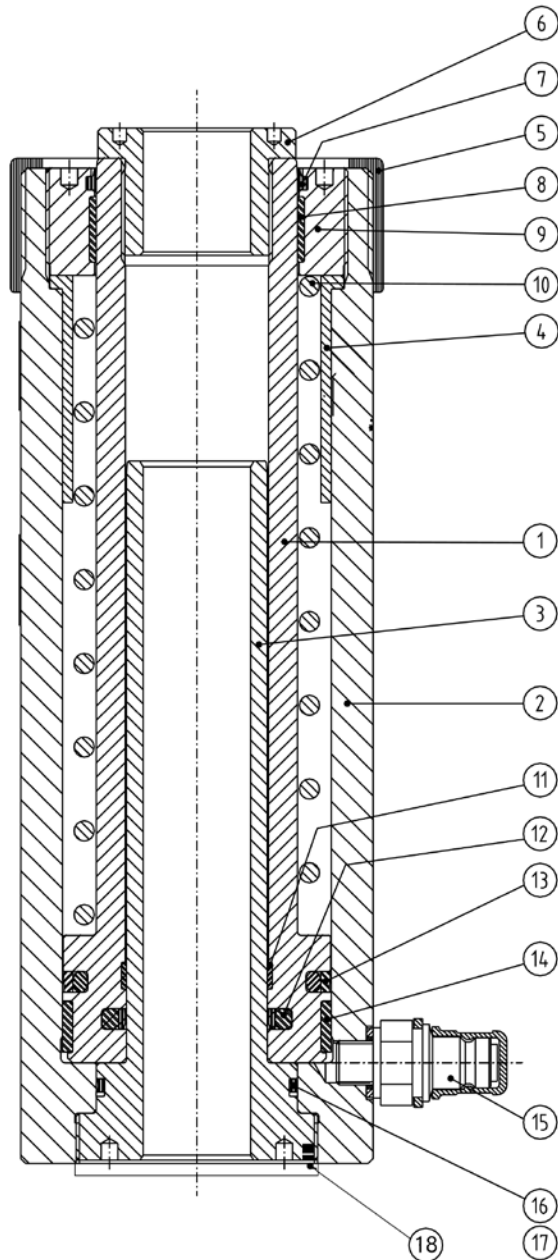

HYDRAULIC -HOLLOW PISTON- CYLINDER TYPE: CHFA 262 | CHFA 266

Pos.	Qty	Description	Part-No.
1	1	Piston CHFA 262	46647
	1	Piston CHFA 266	46648
2	1	Cylinder CHFA 262	46652
	1	Cylinder CHFA 266	46653
3	1	Tube CHFA 262	42630
	1	Tube CHFA 266	42633
4	1	Sleeve CHFA 262	42635
	1	Sleeve CHFA 266	42638
5	1	Protection ring	17265
6	1	Pressure head	THH26
7	1	Wiper	*
8	1	Guide	*
9	1	Bushing CHFA 262 CHFA 266	46656
10	1	Spring CHFA 262	42644
	1	Spring CHFA 266	42647
11	1	Guide	*
12	1	Packing	*
13	1	Packing	*
14	1	Guide	*
15	1	Coupling nipple TX23S (opt.)	38815500
16	1	O - ring	*
17	1	Support ring	*
18	1	Track ring	43257
		* Seal kit	43053
		* Only available in Seal kit	

Hydraulic -Hollow Piston- Cylinder Spare Part List

Type
CHFA 262 | CHFA 266

BAHCO
DORTMUND