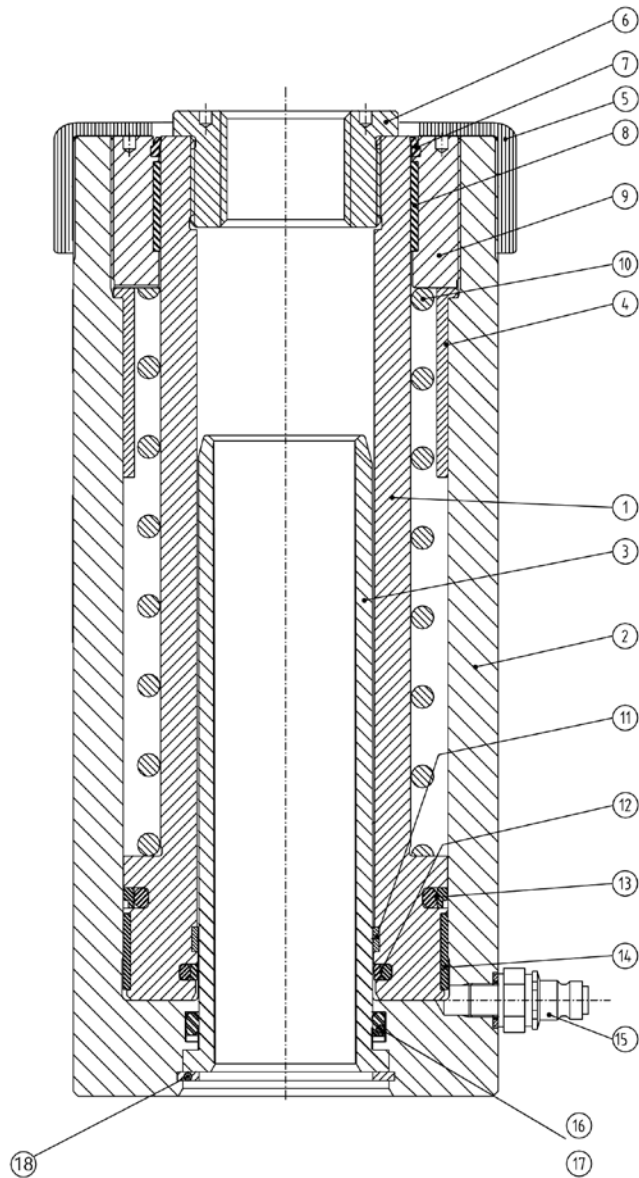

HYDRAULIC -HOLLOW PISTON- CYLINDER TYPE: CHFA 372 | CHFA 376

Pos.	Qty	Description	Part-No.
1	1	Piston CHFA 372	46667
1	1	Piston CHFA 376	46668
2	1	Cylinder CHFA 372	46672
2	1	Cylinder CHFA 376	46673
3	1	Tube CHFA 372	42683
3	1	Tube CHFA 376	42685
4	1	Sleeve CHFA 372	42688
4	1	Sleeve CHFA 376	42690
5	1	Protection ring	40301306
6	1	Pressure head	THH37
7	1	Wiper	*
8	1	Guide	*
9	1	Bushing CHFA 372 CHFA 376	46676
10	1	Spring CHFA 372	42699
10	1	Spring CHFA 376	42698
11	1	Guide	*
12	1	Packing	*
13	1	Packing	*
14	1	Guide	*
15	1	Coupling nipple TX23S (opt.)	38815500
16	1	O - ring	*
17	1	Support ring	*
18	1	Track ring	43260
		* Seal kit	43054
		* Only available in Seal kit	

Hydraulic -Hollow Piston- Cylinder Spare Part List

Type
CHFA 372 | CHFA 376

BAHCO
DORTMUND